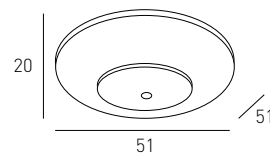

## RODI

COD. LS3Z4

APPLIQUE IN CERAMICA.  
CERAMIC WALL LAMP.

STRUTTURA  
FRAME

 3003  
NEUTRO  
NEUTRAL

Kg. 6 Colli | Boxes 1  
m<sup>3</sup> 0.12 Pezzi | Pieces 1

MISURE / SIZES

~~271,00~~  
174,00 €