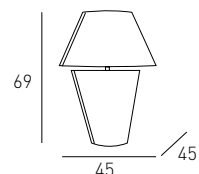

# DAMASCO

COD. L3ZBM

LAMPADA IN CERAMICA E VETRO.  
CERAMIC AND GLASS LAMP.

STRUTTURA  
FRAME

3003  
NEUTRO  
NEUTRAL

Kg. 3.8 Colli | Boxes 2  
m<sup>3</sup> 0.18 Pezzi | Pieces 1

MISURE / SIZES

~~210,00~~  
138,00 €