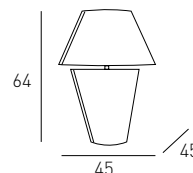

LAMPADA IN CERAMICA E VETRO.
CERAMIC AND GLASS LAMP.

STRUTTURA
FRAME

3003
NEUTRO
NEUTRAL

3091
BIANCO PATINATO
PATINATED WHITE

Kg. 5 Colli | Boxes 2
m³ 0.19 Pezzi | Pieces 1

MISURE / SIZES