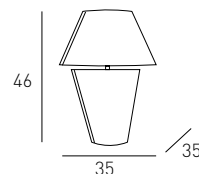

# RODI

COD. LT3Z4BP

LAMPADA IN CERAMICA E VETRO.  
CERAMIC AND GLASS LAMP.

STRUTTURA  
FRAME

3003  
NEUTRO  
NEUTRAL

Kg. 2.3 Colli | Boxes 2  
m<sup>3</sup> 0.08 Pezzi | Pieces 1

MISURE / SIZES

~~191,00~~  
124,00 €