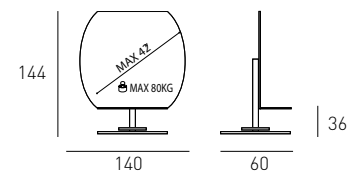

**VETRO**  
GLASS

2009  
**MOKA**  
DARK BROWN

2008  
**BIANCO**  
WHITE

~~1499,00~~  
**1000,00 €**

Kg. **122** Colli | Boxes **3**  
m<sup>3</sup> **0.40** Pezzi | Pieces **1**

**MISURE / SIZES**