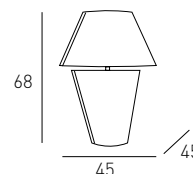

## EGEO

COD. LT302M

LAMPADA IN CERAMICA E VETRO.  
CERAMIC AND GLASS LAMP.

STRUTTURA  
FRAME

 3003  
NEUTRO  
NEUTRAL

Kg. 4.7 Colli | Boxes 2  
m<sup>3</sup> 0.16 Pezzi | Pieces 1

MISURE / SIZES

~~234,00~~  
158,00 €