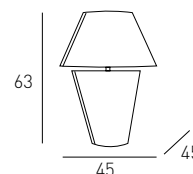

## BABILONIA

COD. LT301M

LAMPADA IN CERAMICA E VETRO.  
CERAMIC AND GLASS LAMP.

STRUTTURA  
FRAME

 3003  
NEUTRO  
NEUTRAL

Kg. 3.8 Colli | Boxes 2  
m<sup>3</sup> 0.16 Pezzi | Pieces 1

MISURE / SIZES

~~234,00~~  
158,00 €